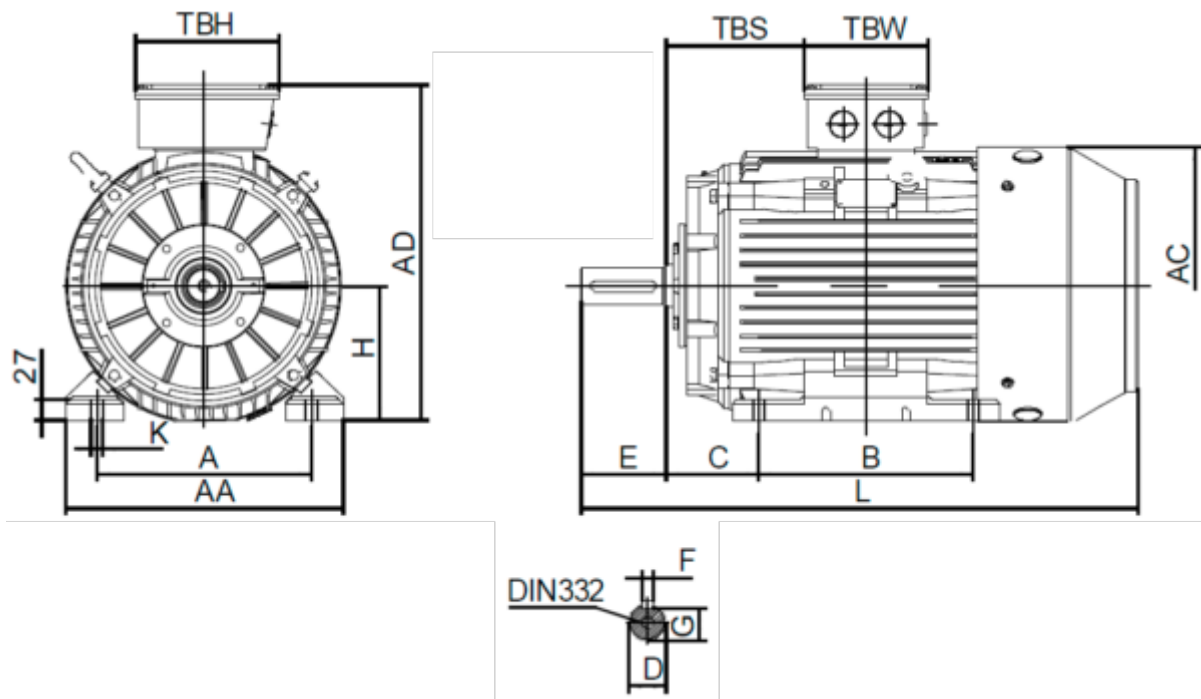

# Data Sheet

Article number: 250304500222

Description: Kleedrive T3C 225M-2 45.0KW 2800 rpm  
3x400/690V 50HZ IP55 B3 Eff=94%

## Measures

A = 356	F = 16	TBW = 186
AA = 440	G = 49	
AC = Ø459	H = 225	
AD = 558	HD = 333	
B = 311	K = Ø19	
C = 149	L = 805	
D = Ø55	TBH = 233	
E = 110	TBS = 211.5	